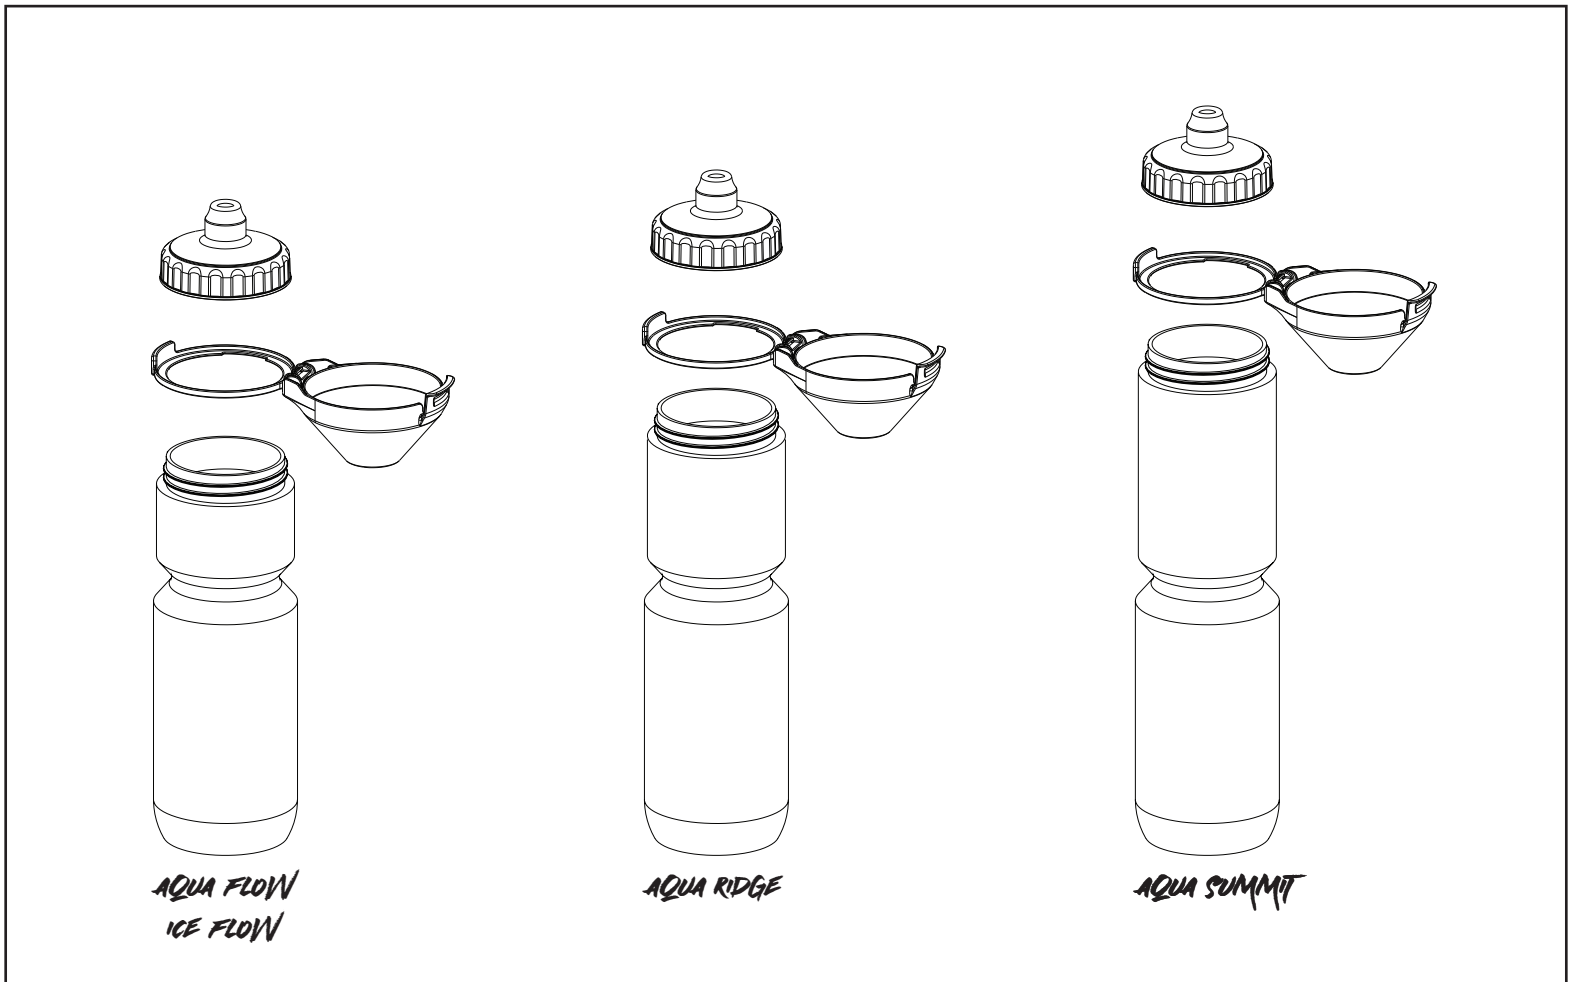

WARNING: THE DIRT MASK WAS DESIGNED TO FIT OUR DAWN TO DUSK ICE FLOW, AQUA FLOW, AQUA RIDGE, and AQUA SUMMIT BOTTLES. HOWEVER, THE DIRT MASK WILL FIT SEVERAL OTHER MANUFACTURERS' BOTTLES AS WELL. FOR A CURRENT LIST OF COMPATIBLE BOTTLES, PLEASE REFER TO OUR WEBSITE, WWW.DAWNTODUSK.BIKE.

PARTS

O-RING INSTALLATION

BOTTLE INSTALLATION

WARNING: GRASPING A BOTTLE WITH A DIRT MASK IN THE TRADITIONAL MANNER, FROM THE TOP OF THE BOTTLE, YOU MAY EITHER RELEASE THE DIRT MASK OR PULL THE DIRT MASK OFF OF ITS HINGES. PLEASE REMOVE ANY DIRT MASK EQUIPPED BOTTLE BY GRASPING IT AROUND ITS NECK.