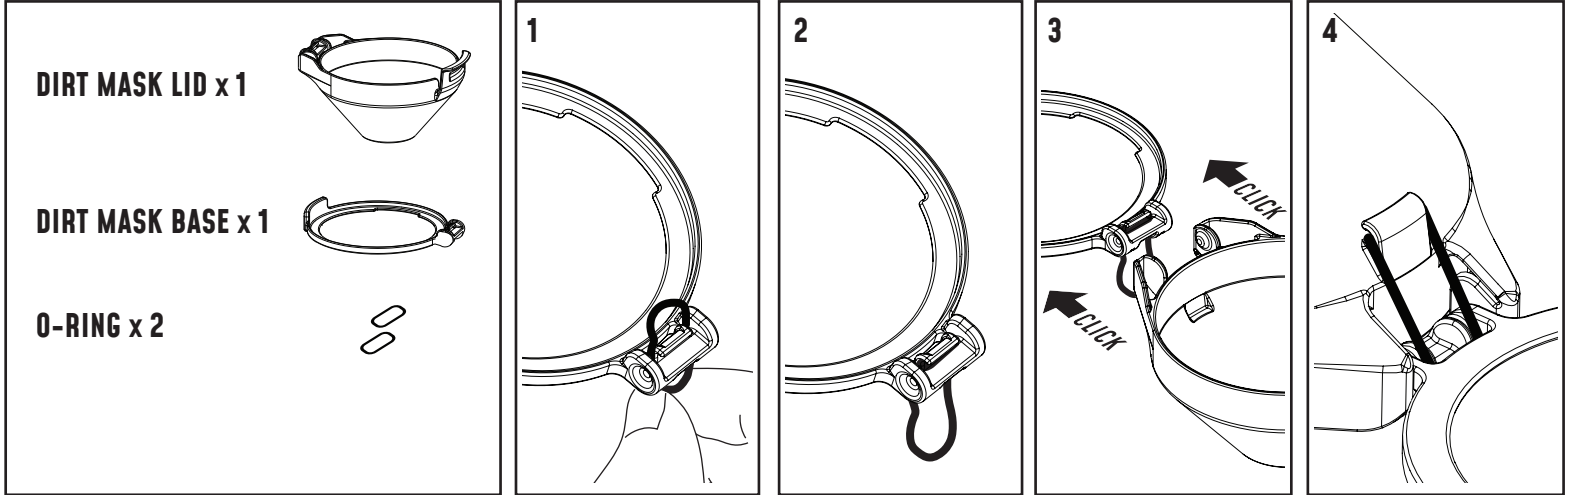

WARNING: THE DIRT MASK WAS DESIGNED TO FIT OUR DAWN TO DUSK ICE FLOW, AQUA FLOW, AQUA RIDGE, and AQUA SUMMIT BOTTLES. HOWEVER, THE DIRT MASK WILL FIT SEVERAL OTHER MANUFACTURERS' BOTTLES AS WELL. FOR A CURRENT LIST OF COMPATIBLE BOTTLES, PLEASE REFER TO OUR WEBSITE, WWW.DAWNTODUSK.BIKE.

PARTS

O-RING INSTALLATION

BOTTLE INSTALLATION

WARNING: GRASPING A BOTTLE WITH A DIRT MASK IN THE TRADITIONAL MANNER, FROM THE TOP OF THE BOTTLE, YOU MAY EITHER RELEASE THE DIRT MASK OR PULL THE DIRT MASK OFF OF ITS HINGES. PLEASE REMOVE ANY DIRT MASK EQUIPPED BOTTLE BY GRASPING IT AROUND ITS NECK.